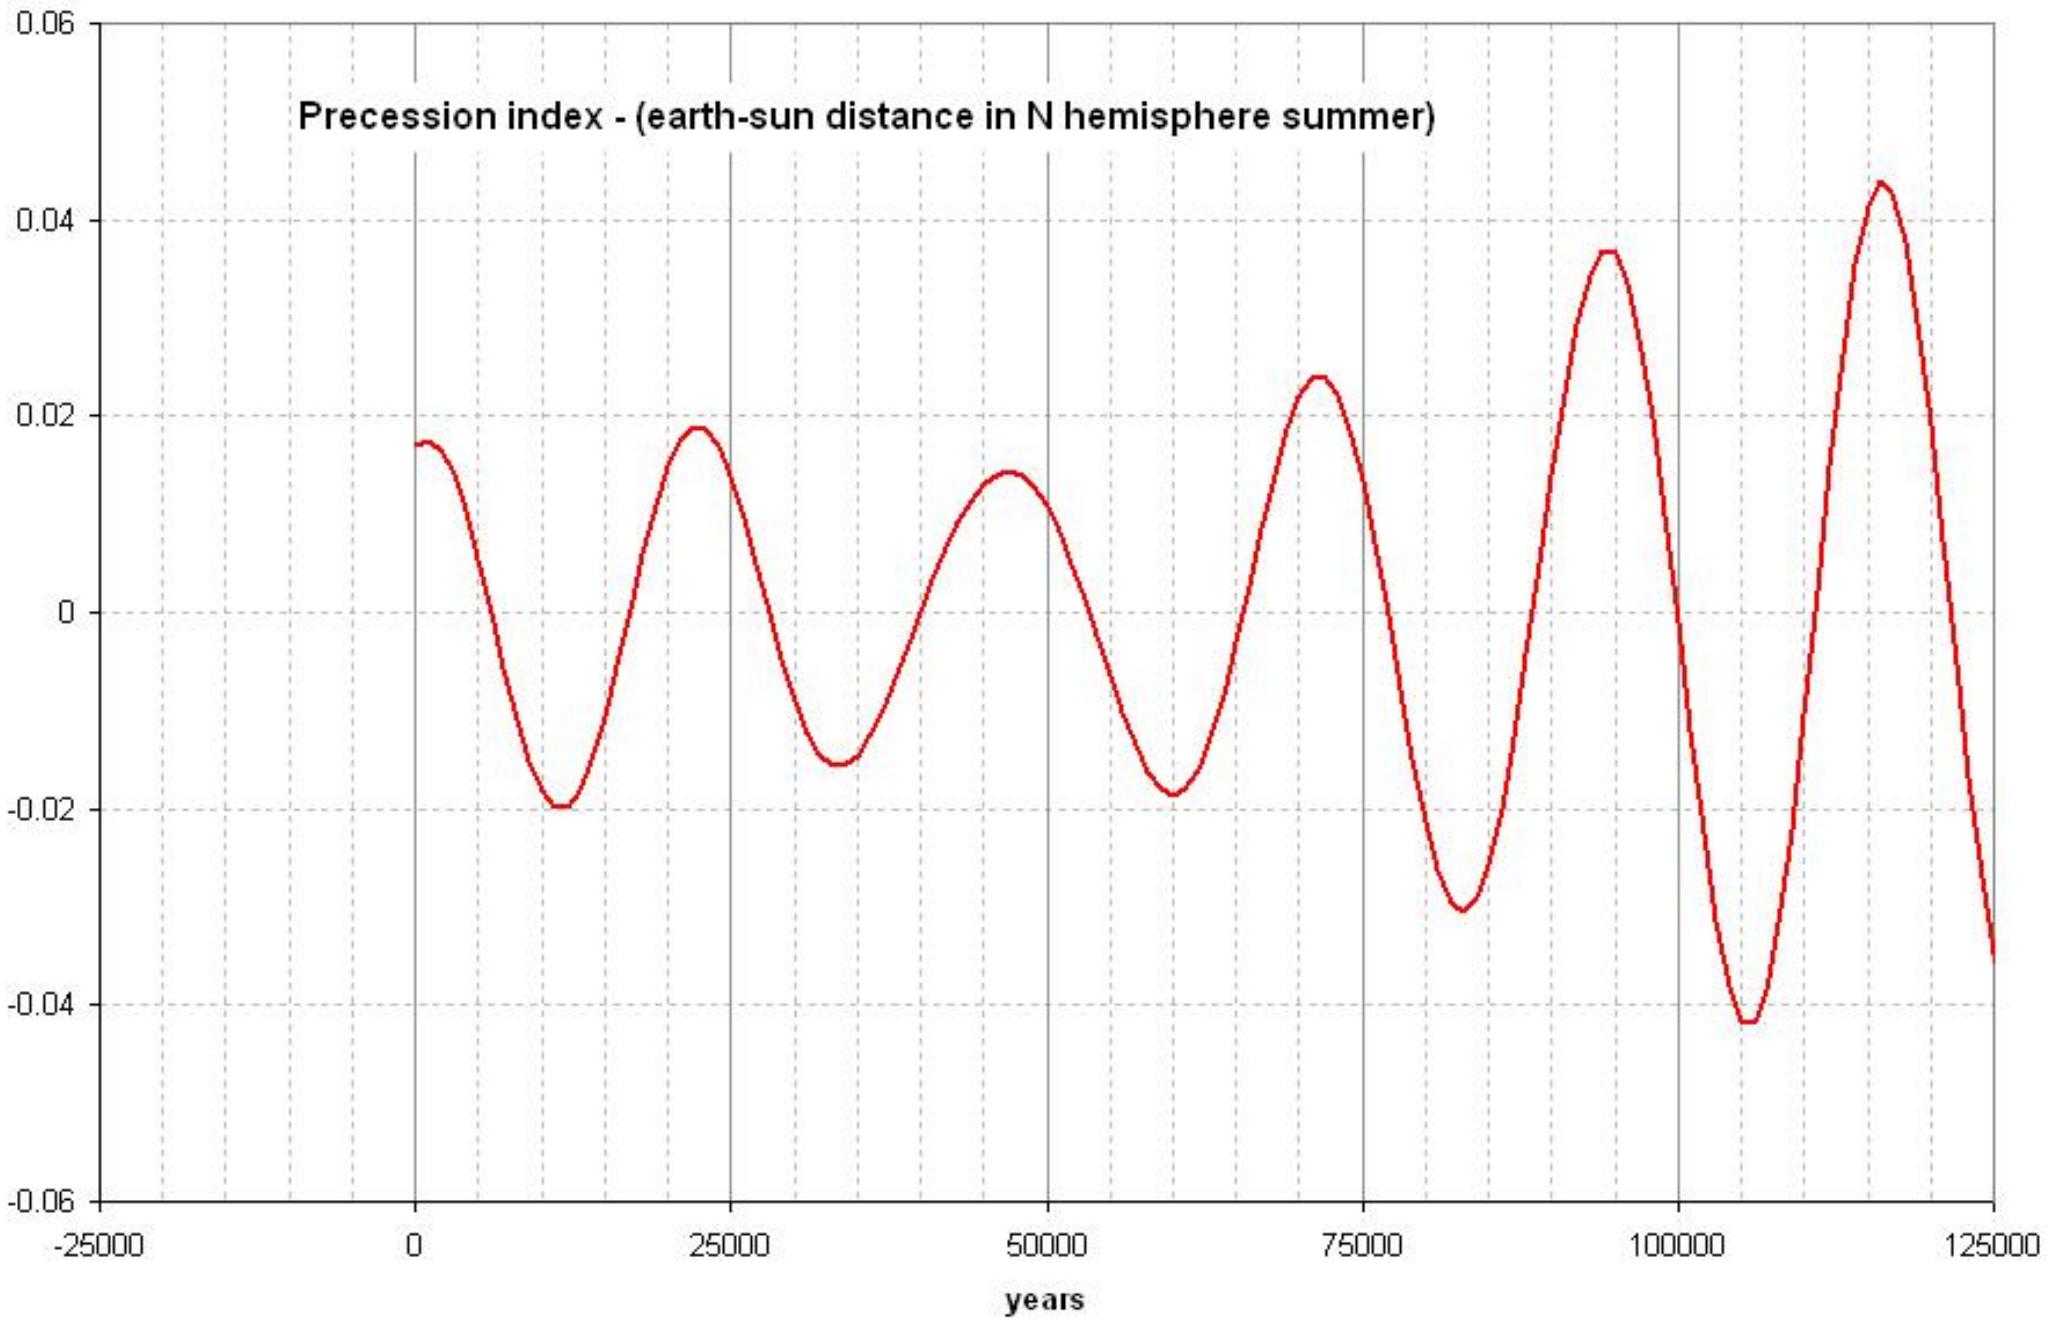

Precession index - (earth-sun distance in N hemisphere summer)

GRIP oxygen isotope data