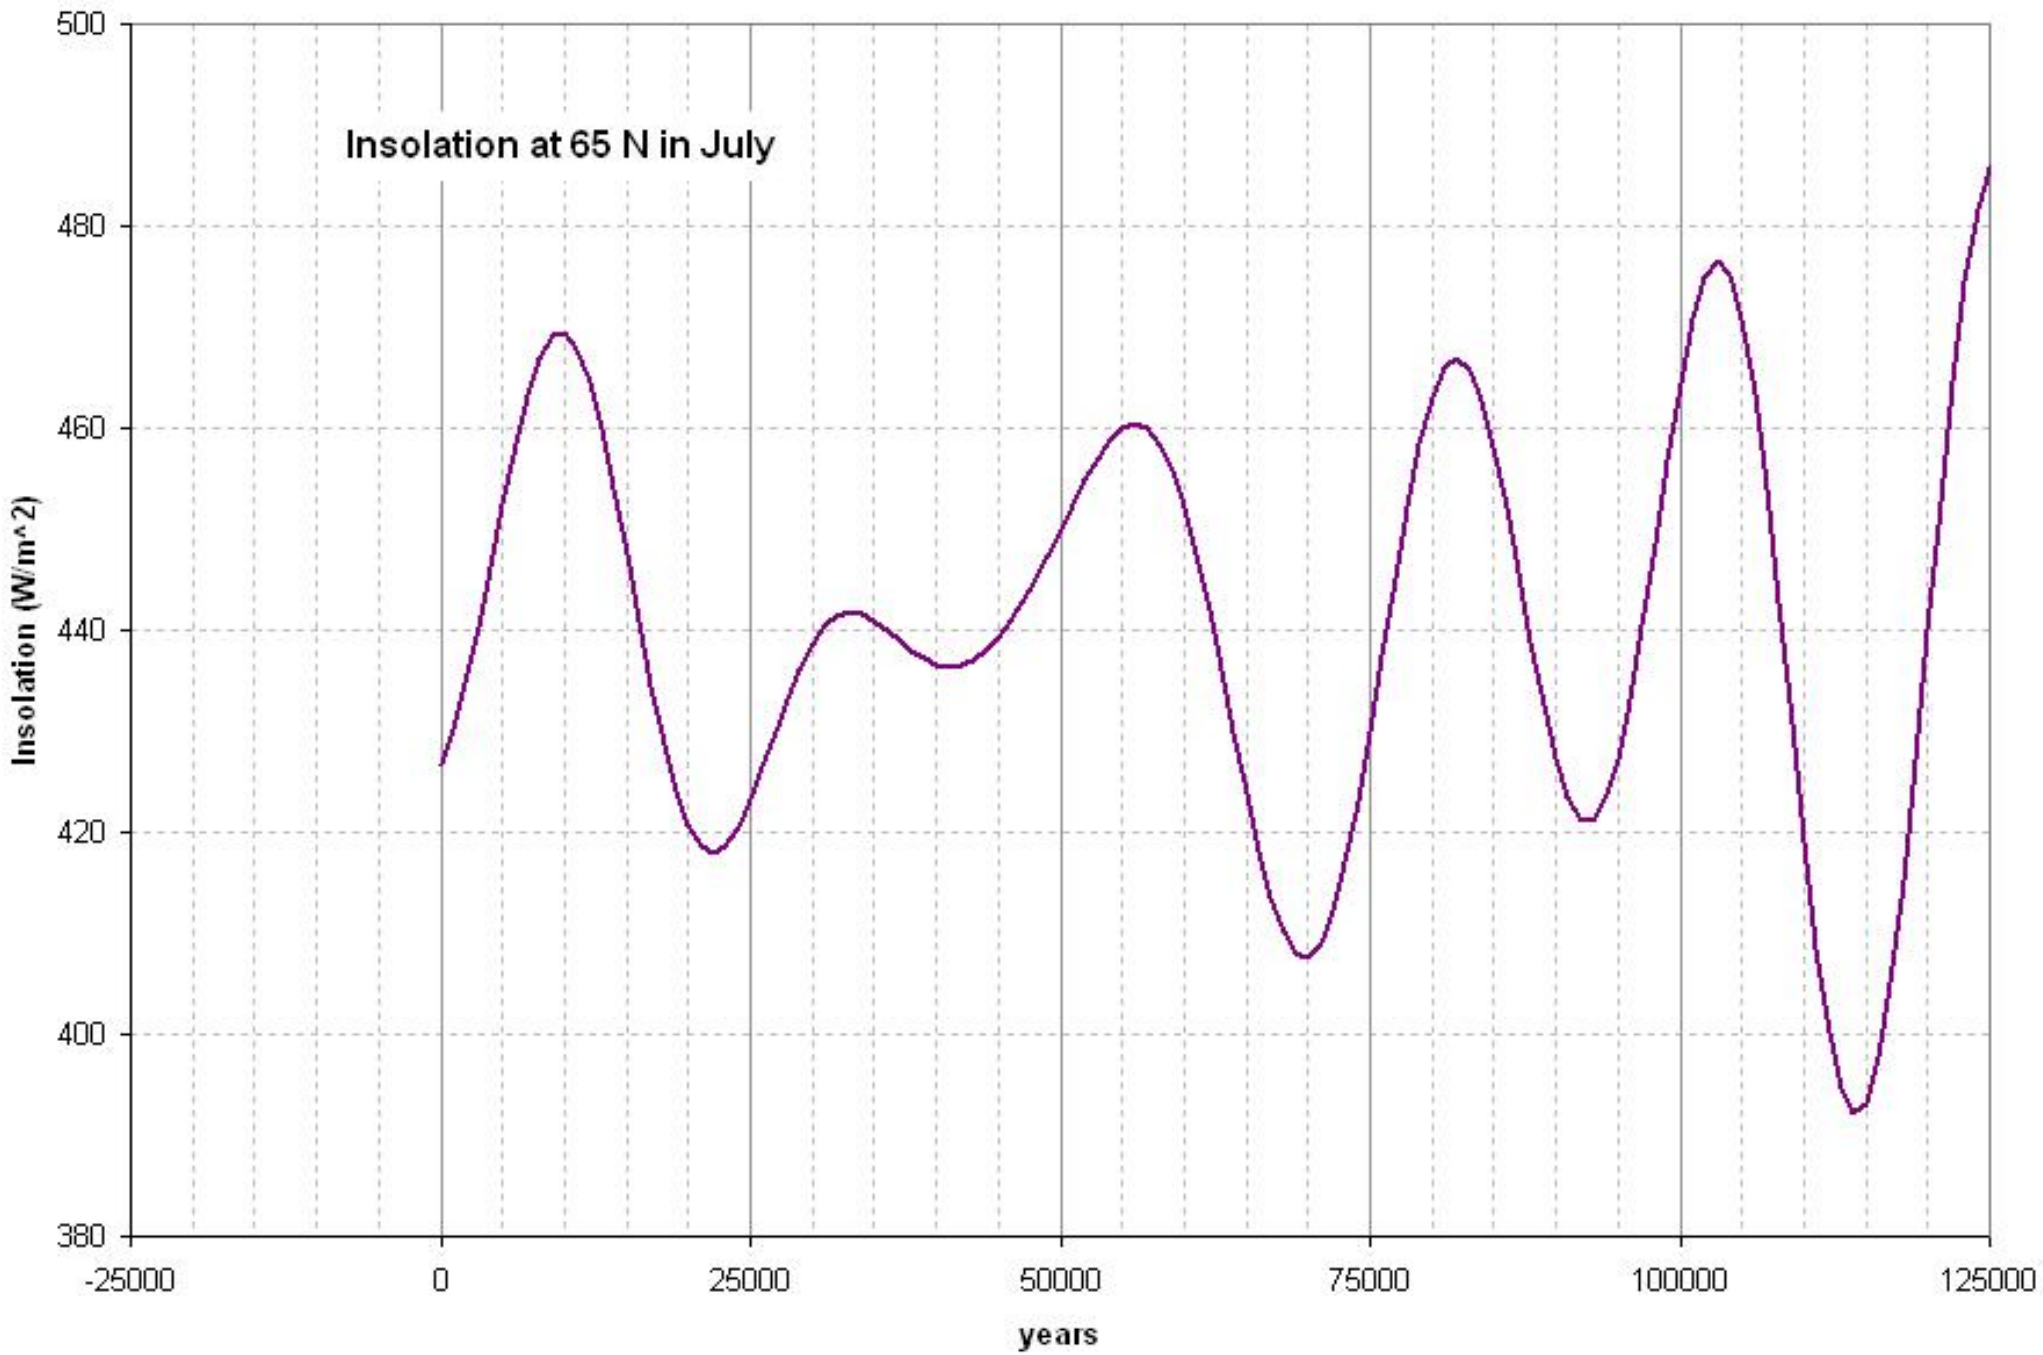

Precession index - (earth-sun distance in N hemisphere summer)

GRIP oxygen isotope data